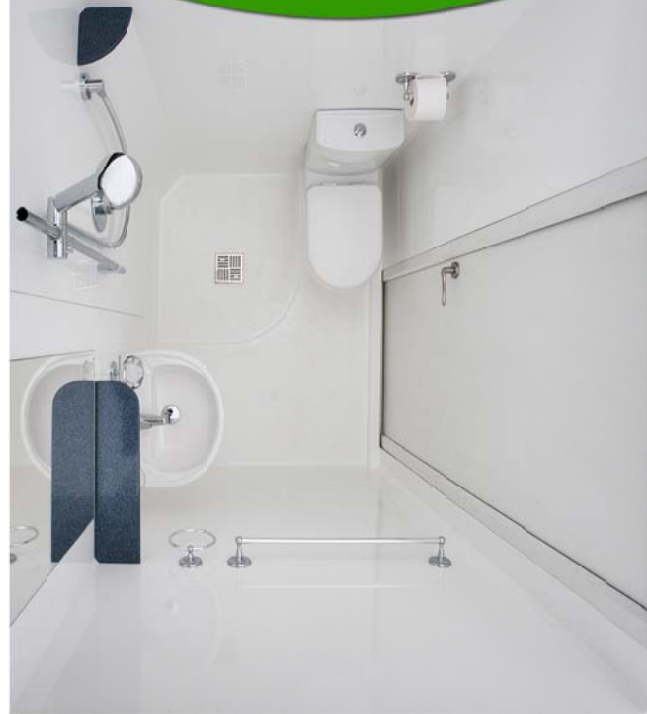

Features and Benefits

- Can be fitted in a few hours using basic plumbing and electrical skills obviating the need for a number of trades on site.
- Can be delivered assembled or in 4 sections to pass through standard door openings.
- Reduced site disruption.
- Virtually no snagging.
- Consistent high quality.
- Excellent for renovating, refurbishing or upgrading.
- Light weight and strong, easily cleaned surfaces. The entire bathroom can be showered down.
- Fully bonded non-slip floor.
- Totally waterproof.
- Top access waste trap.
- Cost effective solution to a bathroom installation – can deliver substantial cost savings over conventional methods.
- Door available in left or right hand configurations – also available in end or side wall.
- Complies with U.K. Regulations.

Fit Out

- Toilet and Toilet Roll Holder.
- Wash Hand Basin with Mixer Tap.
- Shower.
- Mirror.
- P.V.C. Door and Door Frame.
- Shelving.
- Soap Dish.
- Glass Holder.
- Light Fitting (50w) Low Voltage.
- Electric Fan.
- Clothes Hooks.

Materials

- Composite construction (Fibreglass)
- Sanitary Gelcoat interior finish.
- Colour to choice.
- Non-Slip Floor.
- Built in Shower tray.

For more information visit or call us:

www.EBLcomposites.com

signa@eblcomposites.com

028 6772 1555 :: 077 7955 3534 :: 077 7847 6644

28 Nutfield Road, Derryhurdin, Lisnaskea, Enniskillen, County Fermanagh, BT92 0LD

Signa Ensuite Pod

the modular bathroom solution